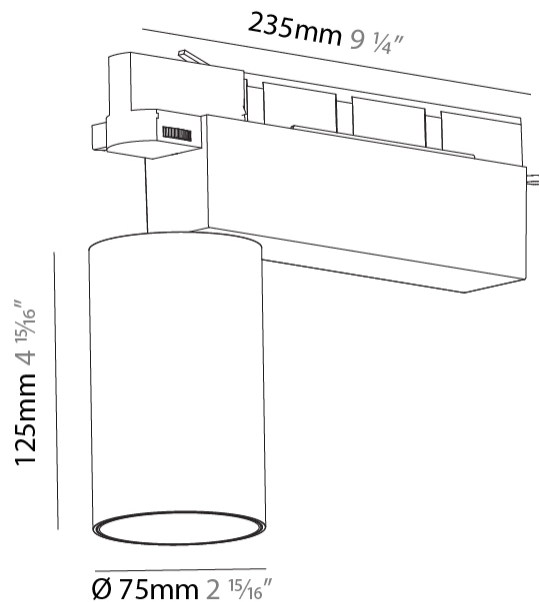

GENERAL

Series: Centriq
 Subseries: Centriq 75
 Brand: Prolicht
 Division: Architectural
 Mounting Type: Track
 Mounting Location: Ceiling
 Subcategory: Spots

PHYSICAL

Shape: Cylinder
 Diameter (mm): 75
 Diameter (in): 2 ¹⁵/₁₆
 Length (mm): 235
 Length (in): 9 ¹/₄
 Height (mm): 182
 Height (in): 7 ³/₁₆
 Light Distribution: Adjustable / Direct
 Weight (kg): 1.099
 Weight (lbs): 2.42
 Installation Requirement: Track or profile system
 Fixture Finish: SSR / BKV / CWI / CRY / HAB / UFT / ITA / RUA / FTG / MYG / LOD / PUS / FRO / FUP / KIA / POP / BLS / SPG / MEY / GOH / GUM / CHC / COM / ABZ / JAG / OBR / MOS / ROR
 Fixture Material: Aluminum Die Cast

OPTICAL

Reflector°: 20 / 25 / 40
 Adjustability: Rotational 340°; Tilt 90°
 Upon Request: Special Beam Angles

RATINGS AND CERTIFICATIONS

Certified By: Certified for North American Standards
 IP rating: IP20

GENERAL

Series: Centriq
 Subseries: Centriq 75
 Brand: Prolicht
 Division: Architectural
 Mounting Type: Track
 Mounting Location: Ceiling
 Subcategory: Spots

PHYSICAL

Shape: Cylinder
 Diameter (mm): 75
 Diameter (in): 2 ¹⁵/₁₆
 Length (mm): 235
 Length (in): 9 ¹/₄
 Height (mm): 125
 Height (in): 4 ¹⁵/₁₆
 Light Distribution: Adjustable / Direct
 Weight (kg): 1.099
 Weight (lbs): 2 7/16
 Fixture Finish: SSR / BKV / CWI / CRY / HAB / UFT / ITA / RUA / FTG / MYG / LOD / PUS / FRO / FUP / KIA / POP / BLS / SPG / MEY / GOH / GUM / CHC / COM / ABZ / JAG / OBR / MOS / ROR
 Fixture Material: Aluminum